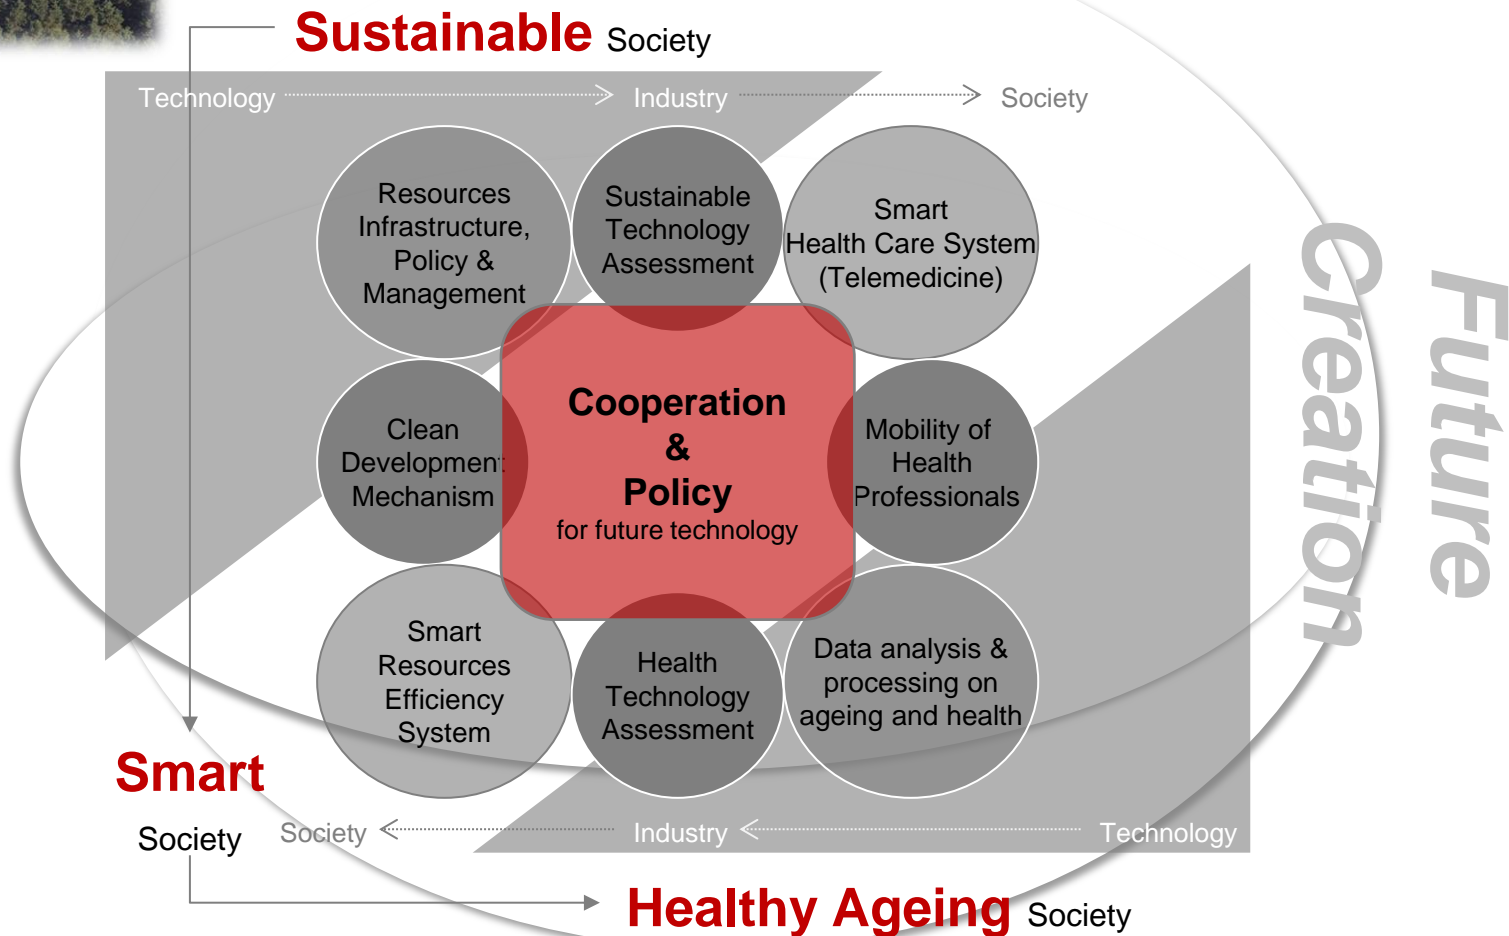

Korea Institute of Science and Technology (KIST) Europe

Established as the first Korean government-funded research institute abroad at the Uni des Saarlandes, Saarbrücken Germany

To develop a green business model & supporting industrial policies for the waste ink management

by employing the new recycling technology and systematic implementation strategy resulting from the integrated life-cycle assessment

Partner	Organisation	Country
Project Coordinator	KIST Europe 	Germany
Participant	University of Alicante 	Spain
Participant	EPFL 	Switzerland