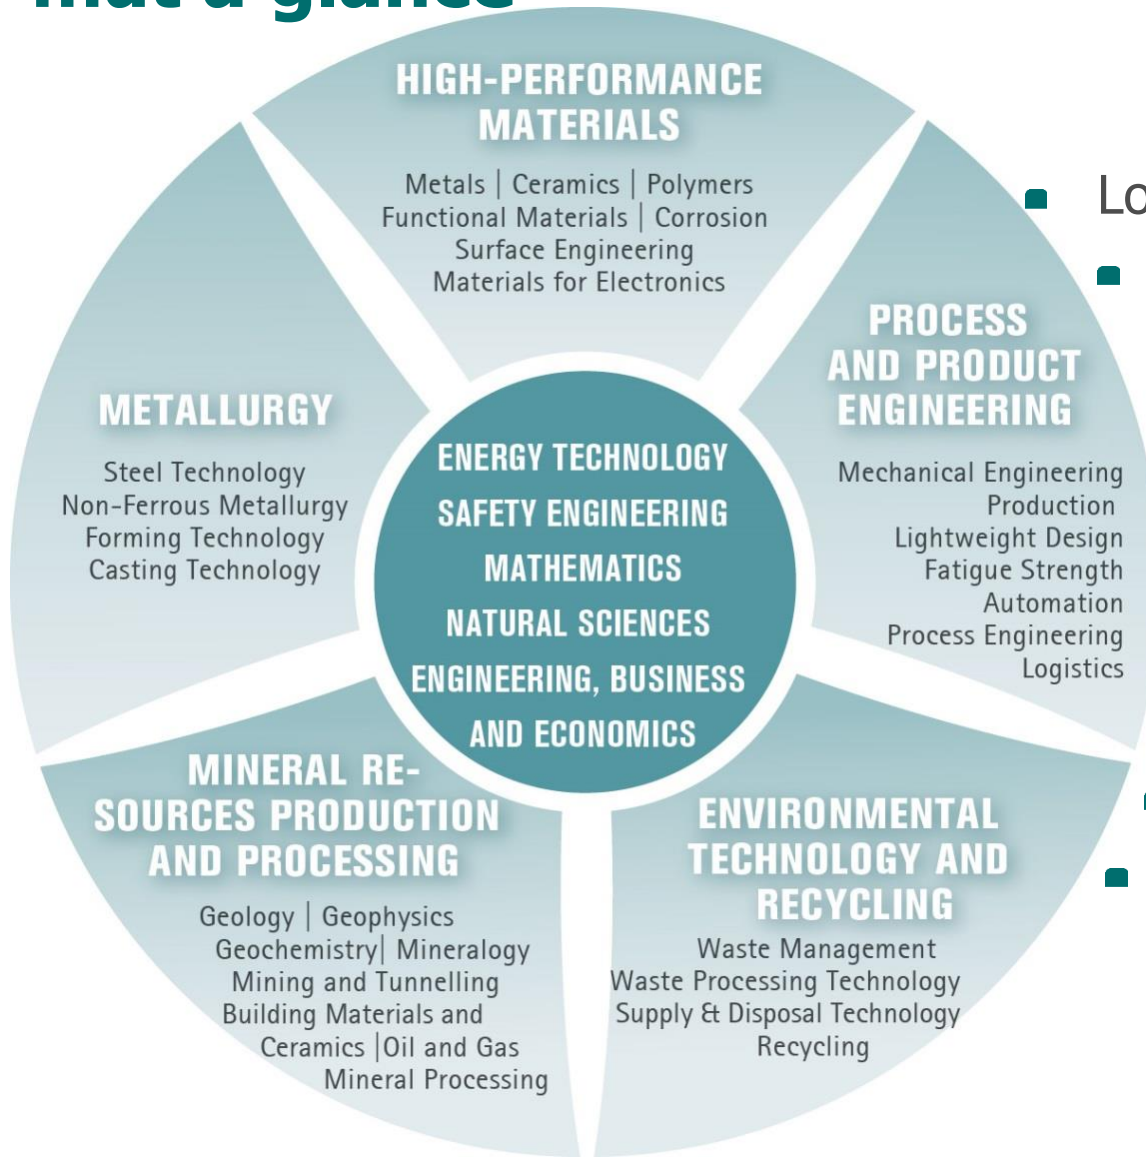

...at a glance

- Location: in middle of Austria
- Technical University (origin from mining)
- 3.500 students
- 860 academic staff
- 350 non-academic staff
- 11 BSc study programmes
- 14 MSc study programmes
- 1 PhD programme (Dr. mont.)
- 14 postgraduate programmes